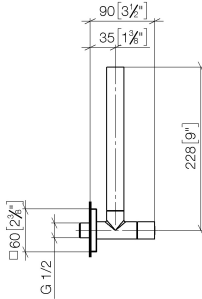

Angle valve - Chrome

IMO

22 901 782

- rosette 60 x 60 mm
- hose covering 200mm, for shortening
- 1/2" connection
- WRAS 2205004

Fits: IMO, MEM, CL.1

	Chrome	22 901 782-00
	Brushed Platinum	22 901 782-06
	Platinum	22 901 782-08
	Dark Chrome	22 901 782-19
	Brushed Durabrass (23kt Gold)	22 901 782-28
	Matte Black	22 901 782-33
	Brushed Champagne (22kt Gold)	22 901 782-46
	Champagne (22kt Gold)	22 901 782-47
	Brushed Chrome	22 901 782-93
	Brushed Dark Platinum	22 901 782-99

22 901 782

mm [inches]

Flow rate chart

Certificates

WRAS_2205004.

22 901 782

Parts for other finishes can be found here: Brushed Platinum

Spare parts list

No.	Item Number	Name	Quantity used	Delivery time
1	09 21 22 000-00	nipple	1	10
2	90 14 10 010 00 90	seal	1	2
3	09 28 22 020-00	pipe	1	10
4	04 24 04 220 01-00	threaded connector	1	10
5	09 20 22 001-00	handle	1	10
6	90 90 03 006 00 90	top	1	2
7	09 31 11 048 90	pin	1	2
8	09 27 78 042-00	rosette	1	10
9	09 14 10 112 90	seal	1	2