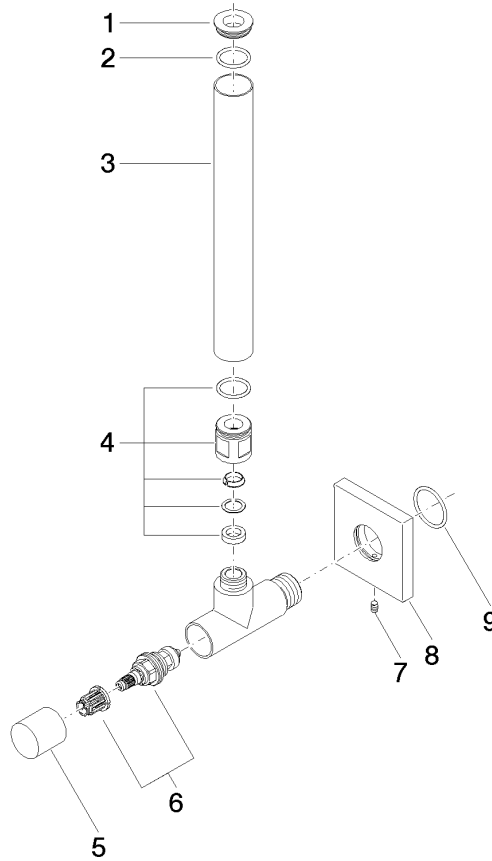

Angle valve - Chrome

IMO

22 901 782

- rosette 60 x 60 mm
- hose covering 200mm, for shortening
- 1/2" connection
- WRAS 2205004

Fits: IMO, MEM, CL.1

	Chrome	22 901 782-00
	Brushed Platinum	22 901 782-06
	Platinum	22 901 782-08
	Dark Chrome	22 901 782-19
	Brushed Durabrass (23kt Gold)	22 901 782-28
	Matte Black	22 901 782-33
	Brushed Champagne (22kt Gold)	22 901 782-46
	Champagne (22kt Gold)	22 901 782-47
	Brushed Chrome	22 901 782-93
	Brushed Dark Platinum	22 901 782-99

22 901 782

mm [inches]

Flow rate chart

Certificates

WRAS_2205004.

22 901 782

Parts for other finishes can be found here: Brushed Platinum

Spare parts list

No.	Item Number	Name	Quantity used	Delivery time
1	09 21 22 000-00	nipple	1	10
2	90 14 10 010 00 90	seal	1	2
3	09 28 22 020-00	pipe	1	10
4	04 24 04 220 01-00	threaded connector	1	10
5	09 20 22 001-00	handle	1	10
6	90 90 03 006 00 90	top	1	2
7	09 31 11 048 90	pin	1	2
8	09 27 78 042-00	rosette	1	10
9	09 14 10 112 90	seal	1	2