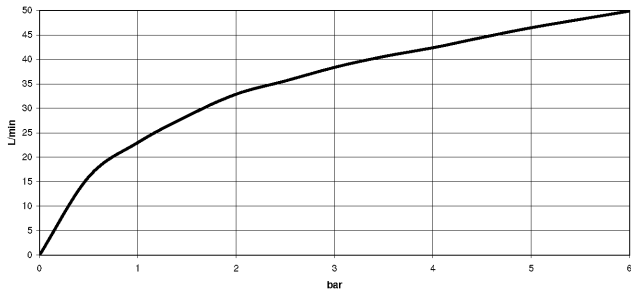

Angle valve - Chrome

IMO

22 901 782

- rosette 60 x 60 mm
- hose covering 200mm, for shortening
- 1/2" connection
- WRAS 2205004

Fits: IMO, MEM, CL.1

	Chrome	22 901 782-00
	Brushed Platinum	22 901 782-06
	Platinum	22 901 782-08
	Dark Chrome	22 901 782-19
	Brushed Durabrass (23kt Gold)	22 901 782-28
	Matte Black	22 901 782-33
	Brushed Champagne (22kt Gold)	22 901 782-46
	Champagne (22kt Gold)	22 901 782-47
	Brushed Chrome	22 901 782-93
	Brushed Dark Platinum	22 901 782-99

22 901 782

mm [inches]

Flow rate chart

Certificates

WRAS_2205004.

22 901 782

Parts for other finishes can be found here: Brushed Platinum

Spare parts list

No.	Item Number	Name	Quantity used	Delivery time
1	09 21 22 000-00	nipple	1	10
2	90 14 10 010 00 90	seal	1	2
3	09 28 22 020-00	pipe	1	10
4	04 24 04 220 01-00	threaded connector	1	10
5	09 20 22 001-00	handle	1	10
6	90 90 03 006 00 90	top	1	2
7	09 31 11 048 90	pin	1	2
8	09 27 78 042-00	rosette	1	10
9	09 14 10 112 90	seal	1	2